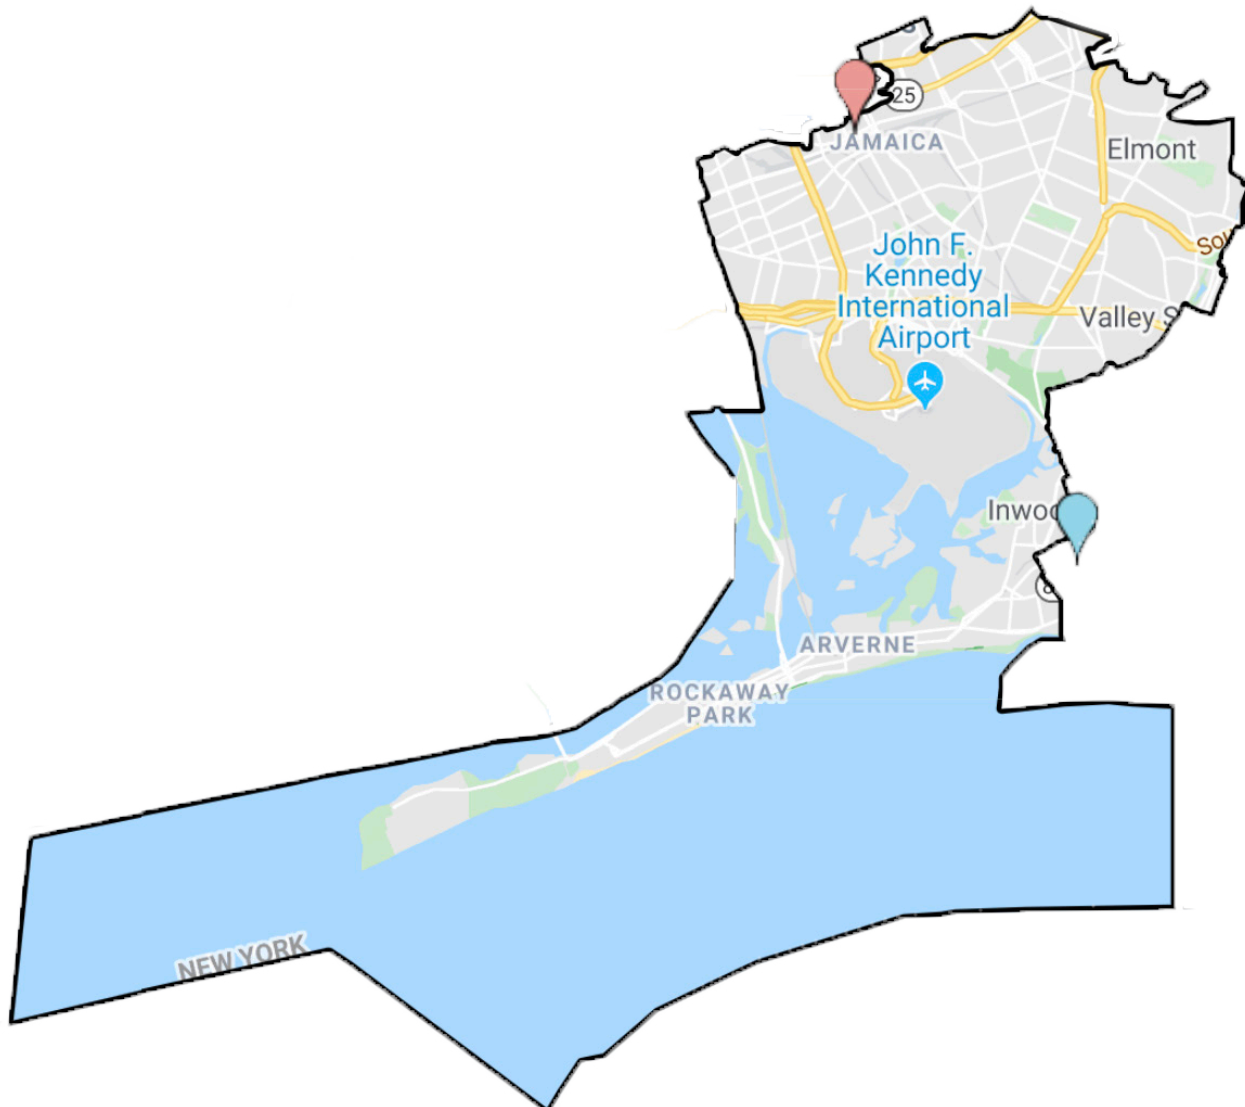

Bayswater Point State Park
Breezy Point Lighthouse
Fort Tilden
Jamaica Center for Arts and Learning
King Manor Museum
Pagan-Fletcher Restoration
Valley Stream Historical Society

2020 FEDERAL FUNDING TO NYS MUSEUMS