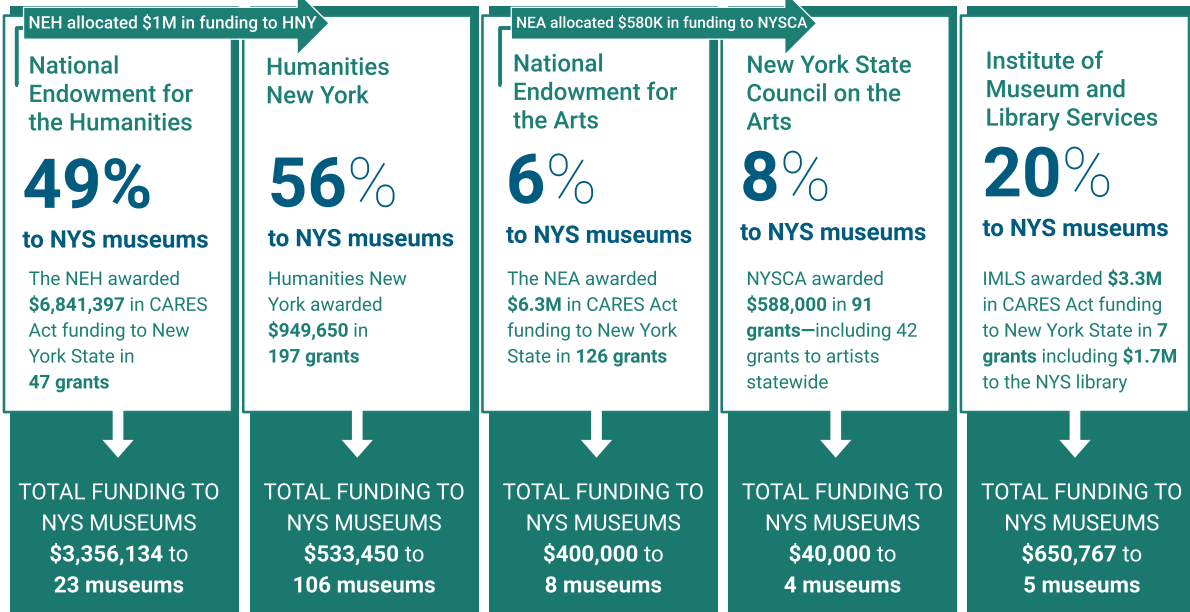

Bayswater Point State Park
Breezy Point Lighthouse
Fort Tilden
Jamaica Center for Arts and Learning
King Manor Museum
Pagan-Fletcher Restoration
Valley Stream Historical Society

2020 FEDERAL FUNDING TO NYS MUSEUMS

National Endowment
for the Arts

National Endowment
for the Humanities

Institute of Museum
and Library Services

2020 CARES ACT FUNDING TO NYS MUSEUMS

NEW YORK STATE TOURISM 2019 ECONOMIC IMPACT

265 Million
visitors to New York State

\$73.6 Billion
direct visitor spending

\$117.6 Billion
total economic impact

2019 Data from NYS Empire State Development <https://esd.ny.gov/industries/tourism>

NYS MUSEUMS 2017 ECONOMIC IMPACT

\$5.37 Billion
total museum financial impact
on the NYS economy